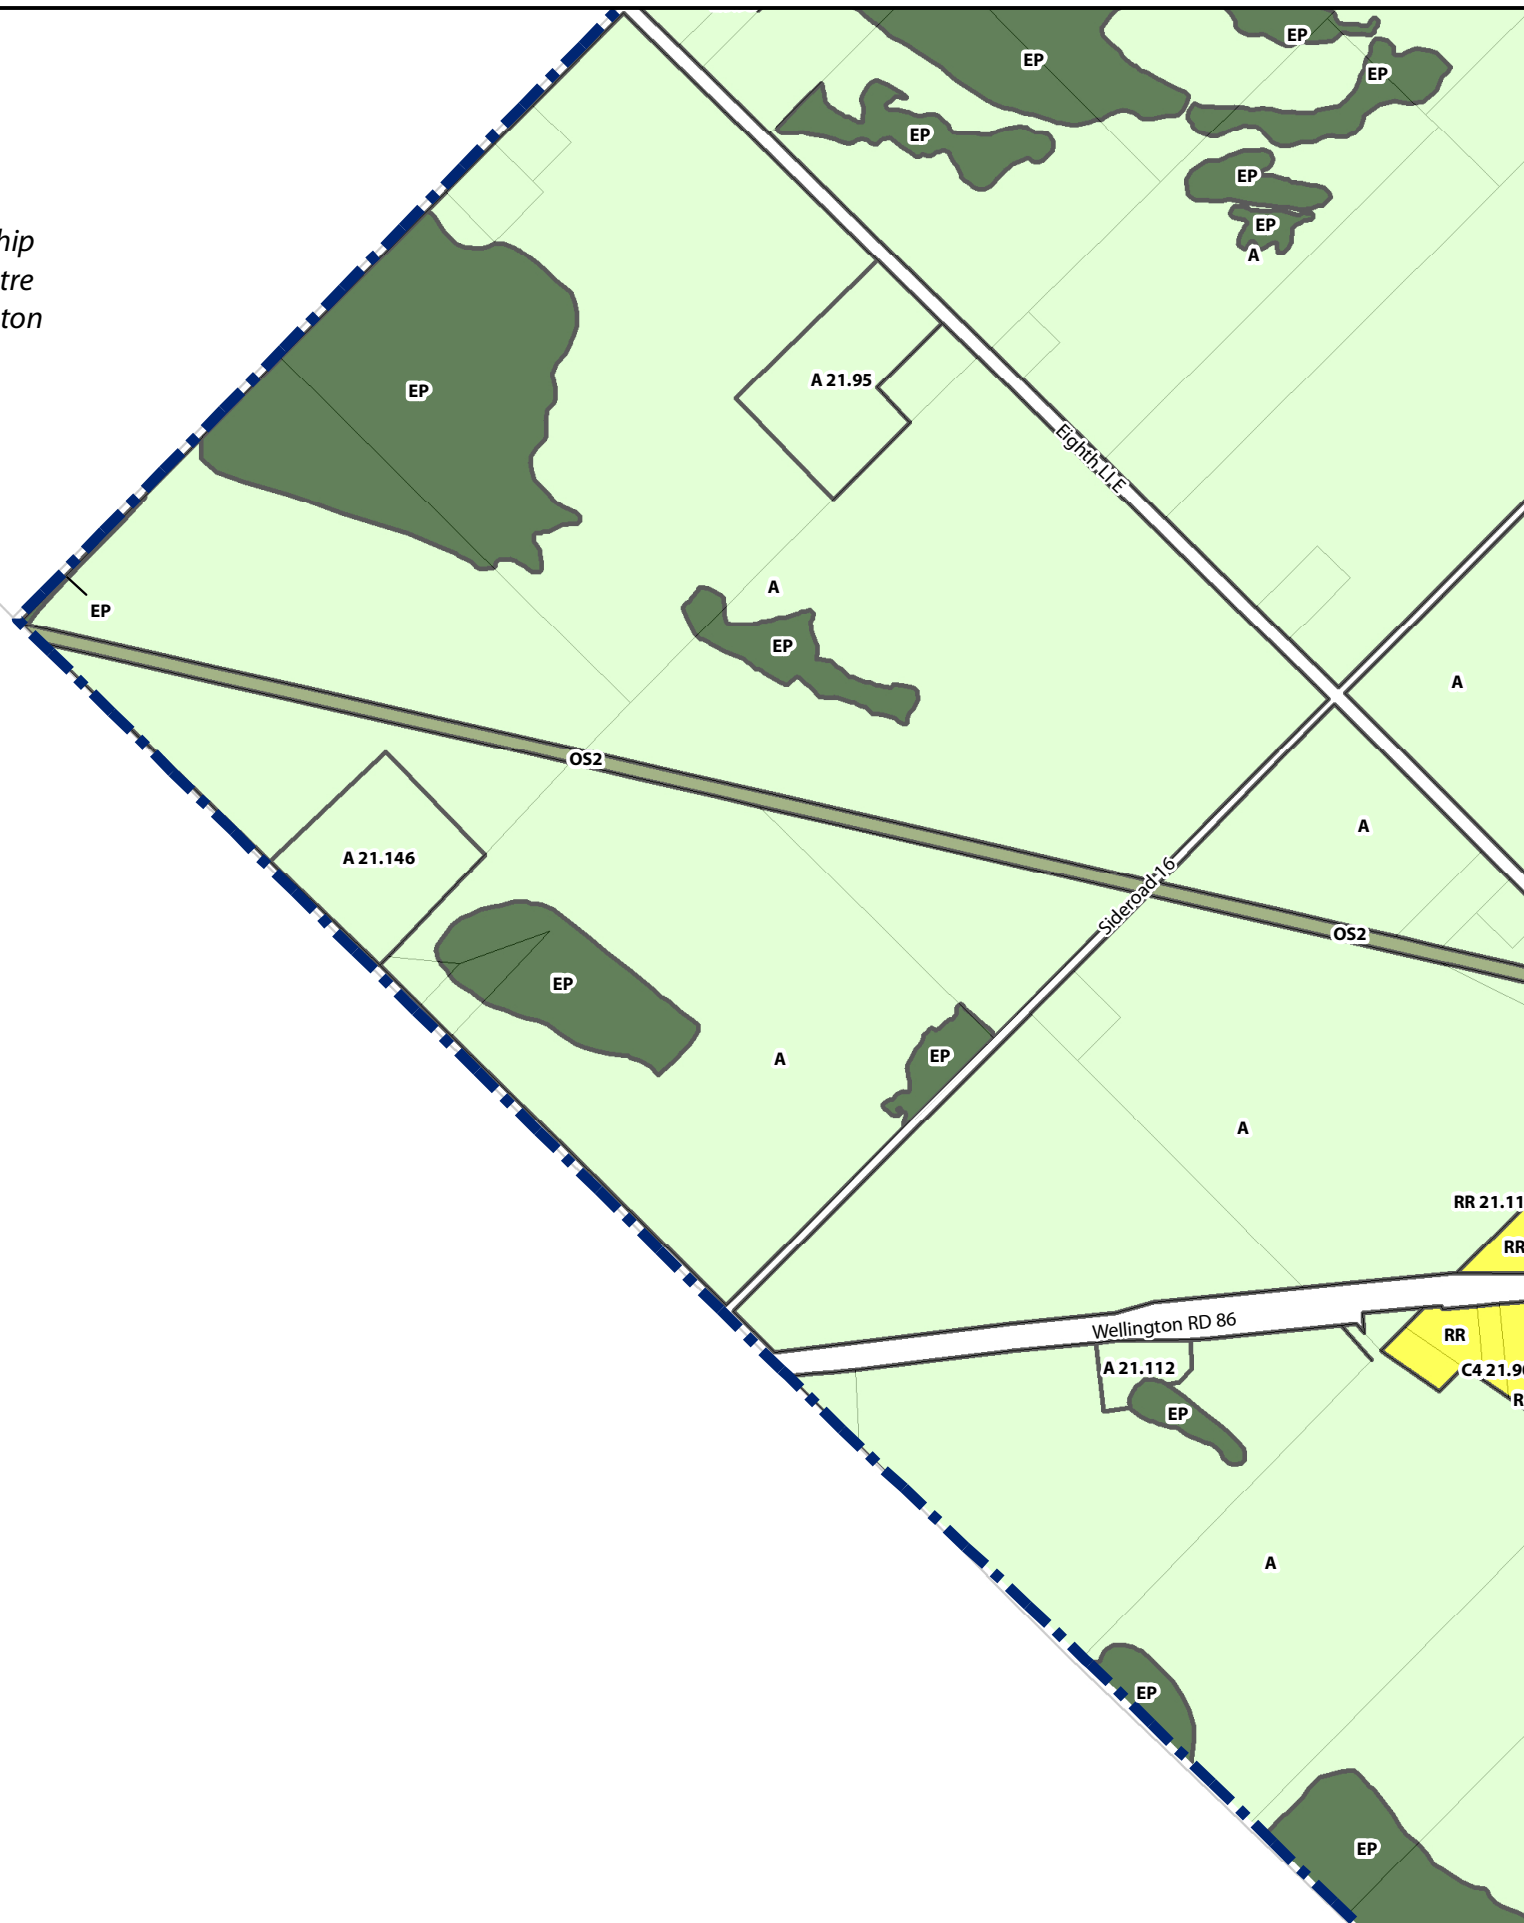

Schedule A Map 19

Neighbouring Maps

	27	28
	19	20
	13	14

Township
Of Centre
Wellington

Township Of
Woolwich

Legend

- Township Boundary
- Property Boundary

Zoning

- Agricultural (A)
- Highway Commercial (C4)
- Environmental Protection (EP)
- Open Space Restricted (OS2)
- Rural Residential (RR)

To be read in conjunction with Zoning By-law 40/2016
DO NOT USE FOR SURVEY OR NAVIGATION PURPOSES
This map is for reference only and may not be accurate.
Some data gathered by Wellington County, 2016.
Includes material which is copyright of the Queen's Printer for Ontario.